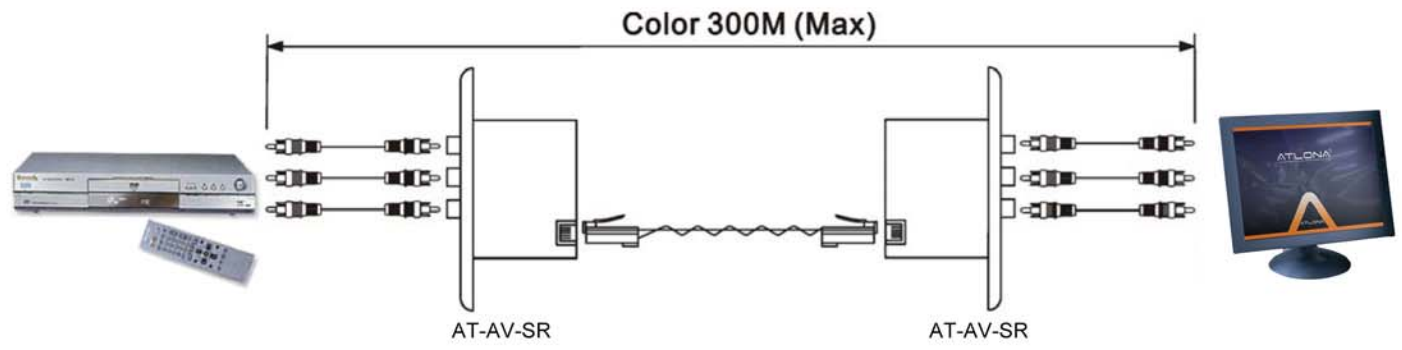

Installation:

AT-AV-SR