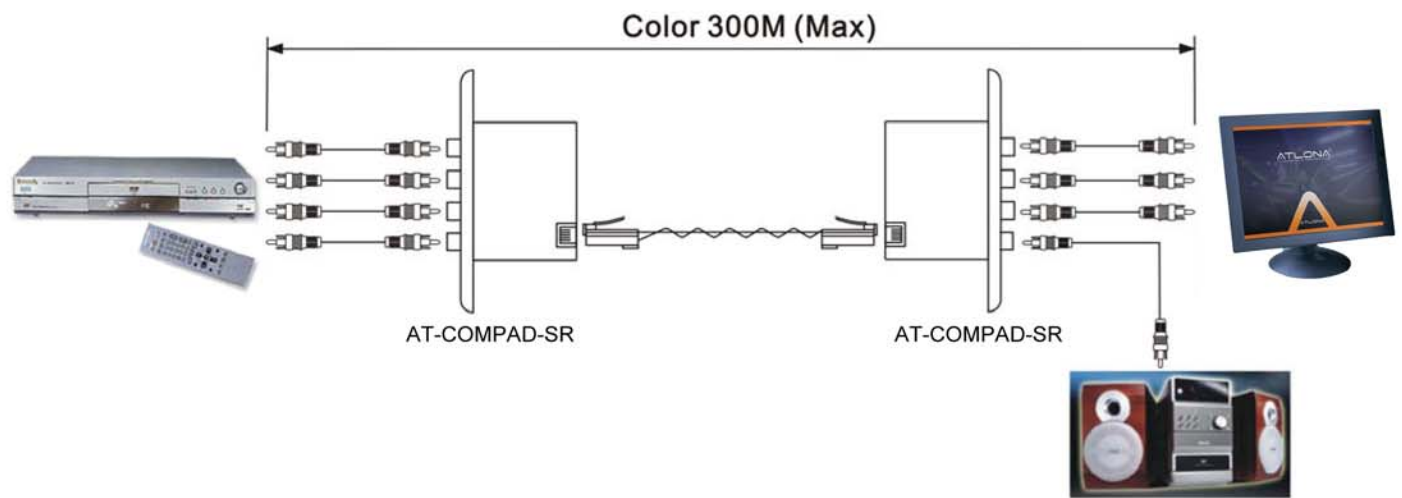

AT-COMPAD-SR