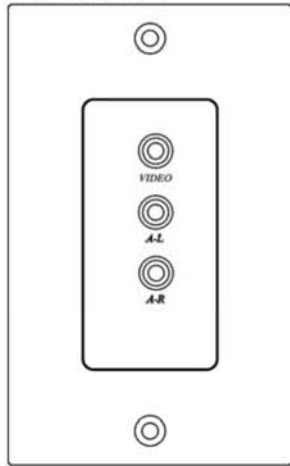

Panel View:

AT-AV-SR

Front View