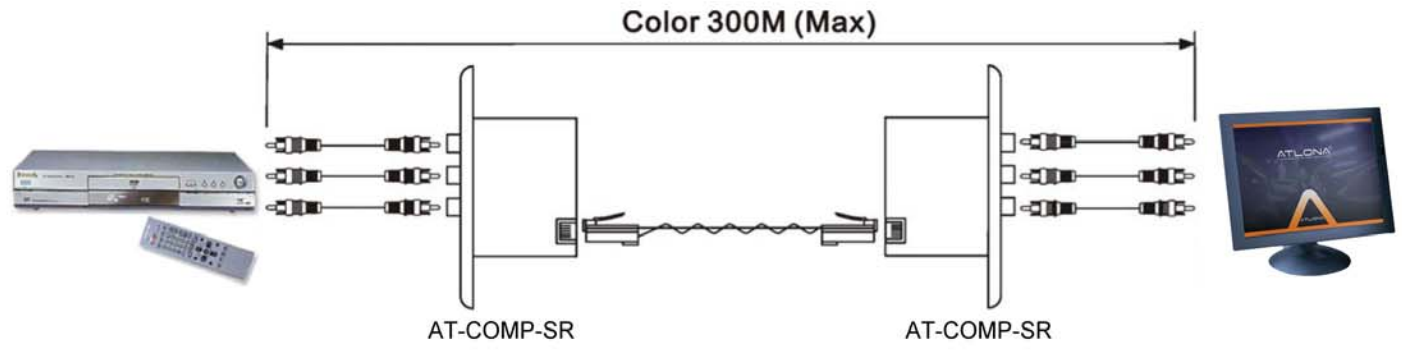

AT-COMP-SR