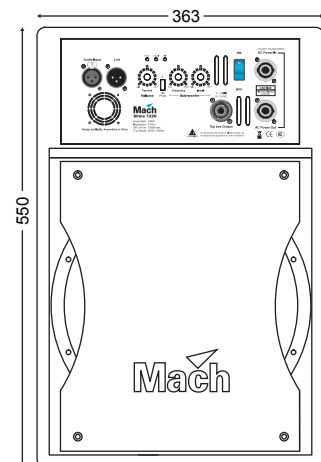

NOTE: Mach is continually working in reseach and production improvements, which can be introduced into existing products without notice. The products will always equal or exceed the original design specifications unless otherwise stated.