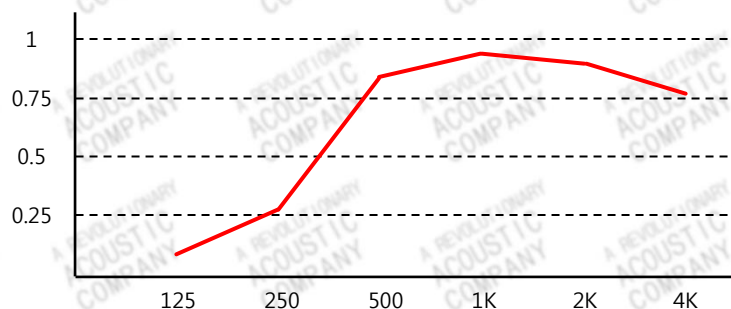

Applications

Recording Studios, home theater, commercial facilities, auditoriums, public spaces...

주파수	125Hz	250Hz	500Hz	1KHz	2KHz	4KHz
흡음률	0.09	0.28	0.85	0.95	0.9	0.77