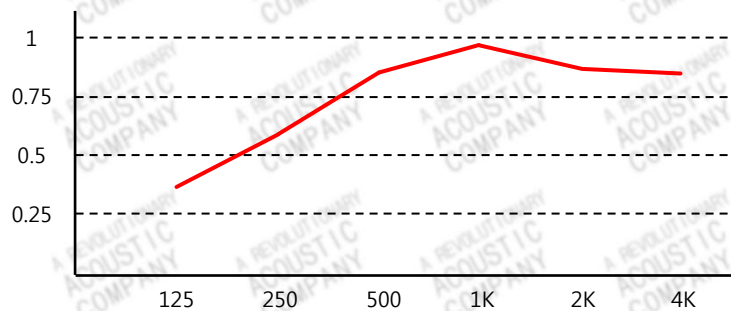

Applications

Recording Studios, home theater, commercial facilities, auditoriums, public spaces...

주파수	125Hz	250Hz	500Hz	1KHz	2KHz	4KHz
흡음률	0.36	0.59	0.86	0.98	0.88	0.86